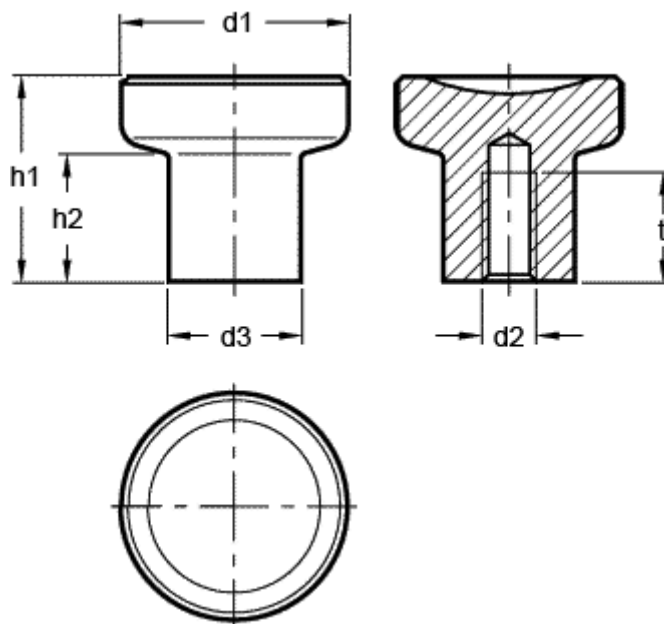

Article number: 20676531M8A

Description: E+G Knob, st. steel GN 676.5-31-M8-A

Measures

d1 = 31
d2 = M8
d3 = 18.5
h1 = 27.0
h2 = 17.0
t min = 15/17